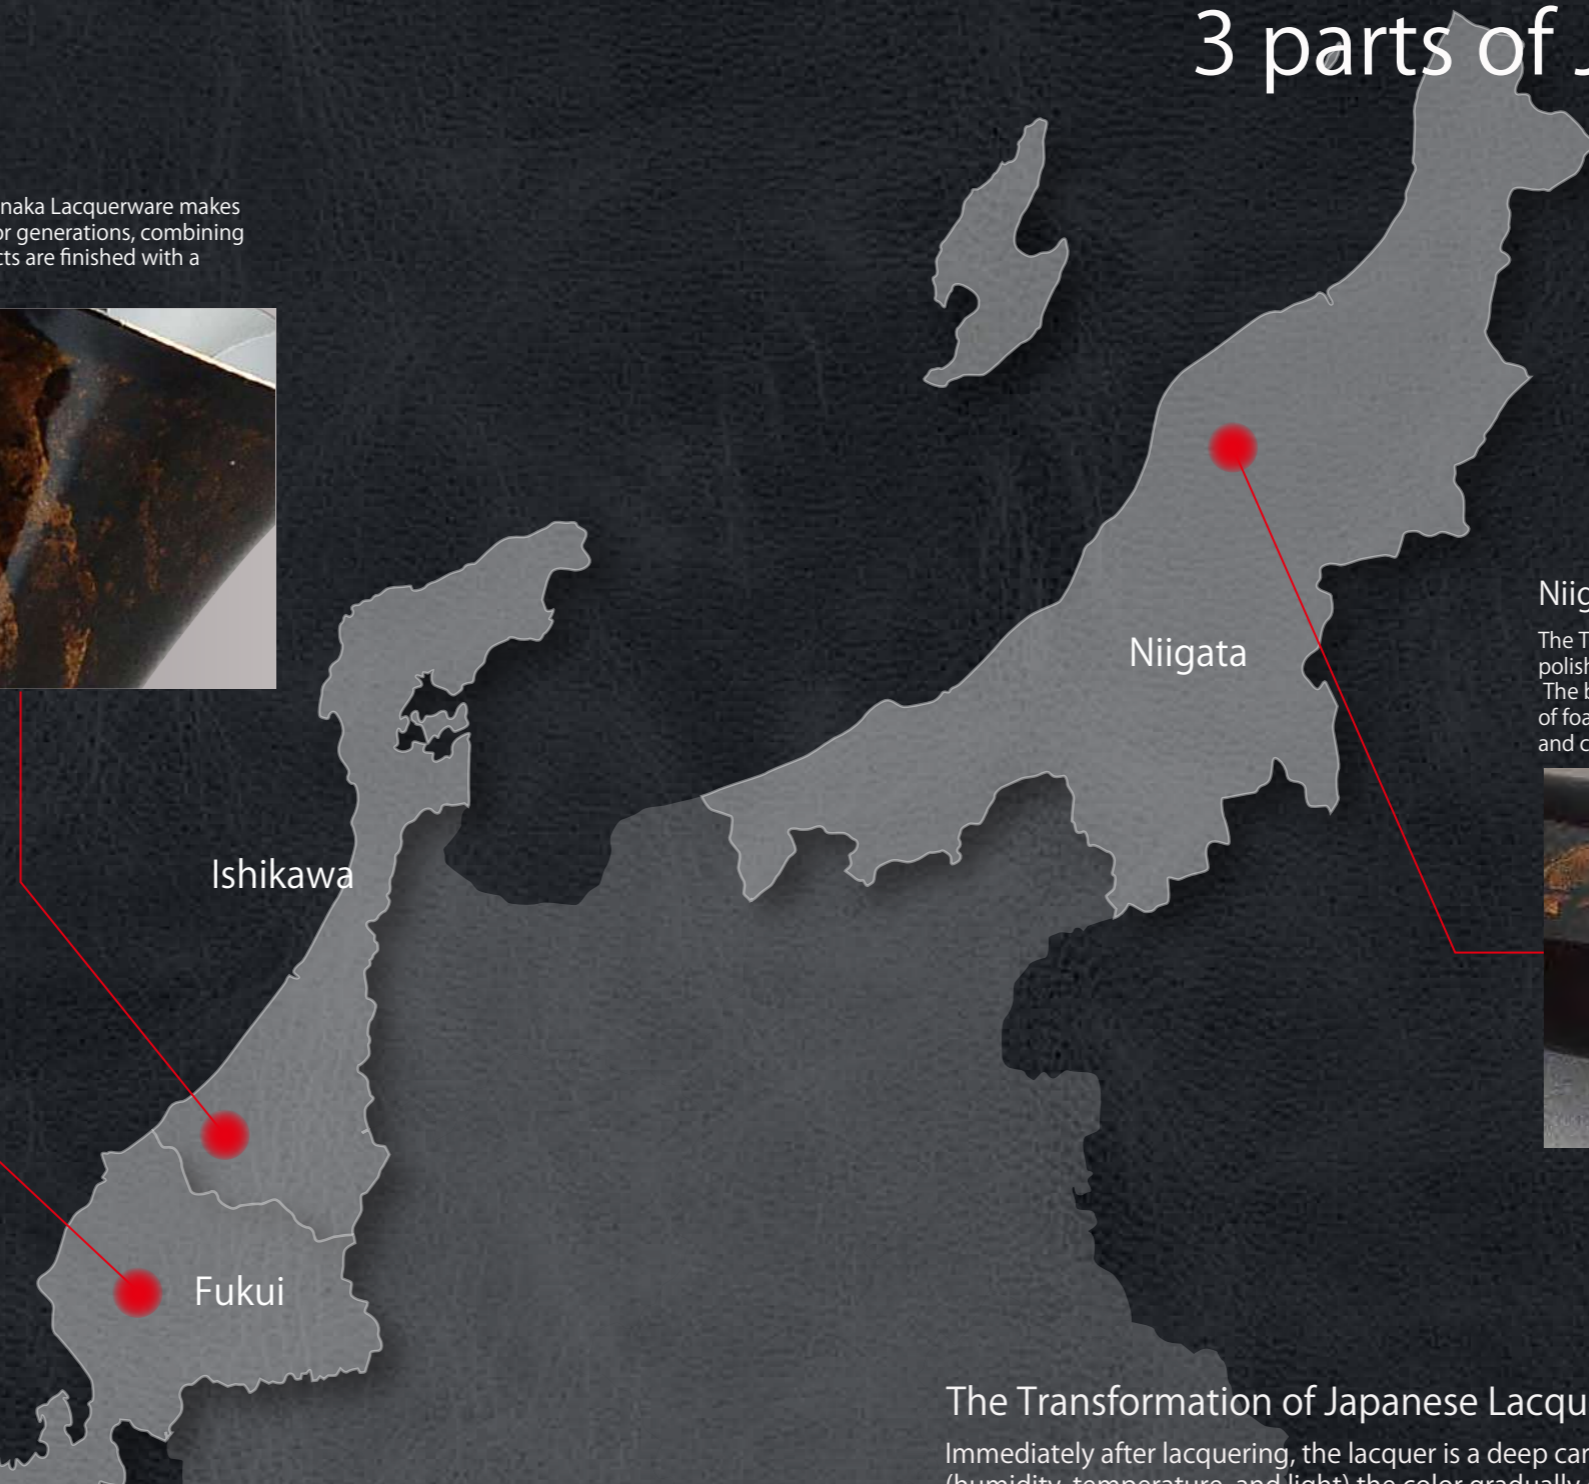

(YouTube-Video)

漆磨石

Shi-moa

A beautiful collaboration of skilled artisans from 3 parts of Japan.

Ishikawa Prefecture Yamanaka Lacquerware

Ishikawa's traditional craft of Yamanaka Lacquerware makes full use of the skills passed down for generations, combining durability with beauty. Our products are finished with a wipe-laquer application.

(YouTube-Video)

Niigata Prefecture - Tsubane-Sanjō Metalwork

The Tsubame-Sanjō metalworks have engineered a method of polishing that gives beer poured into their cups the perfect head. The bottom half is polished in a spiral to encourage the creation of foam and the top half is engineered to give the foam a delicate and creamy texture.

Fukui Prefecture Echizen Washi

Echizen is thought to be where the production of Japanese paper began. Add a touch of grace with a coaster made from this high-quality Japanese paper.

Ishikawa

Niigata

Fukui

The Transformation of Japanese Lacquer.

Immediately after lacquering, the lacquer is a deep caramel color, but depending on its surroundings (humidity, temperature, and light) the color gradually changes. It takes anywhere from six months to a full year for the transformation to complete.